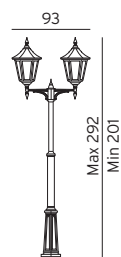

Art. 382
E27, 2x77W Halo. max.
Black, 382B
White, 382W
EEI: A+..D