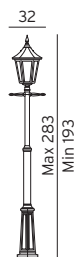

MODENA

Art. 301
E27, 77W Halo. max.
Black, 301B
White, 301W
EEI: A+..D