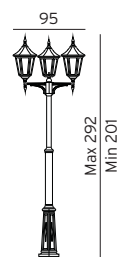

Art. 397
E27, 3x77W Halo. max.
Black, 397B
White, 397W
EEI: A+..D

All Modena range.
IP 54, class II.
Supplied with lightly tinted polycarbonate lens

Accessories for Modena

Art. 305

Concreting anchor for Art. 301, 302, 303, 382 and 397

Art. 306

Anchoring support for Art. 301, 302, 303, 382 and 397